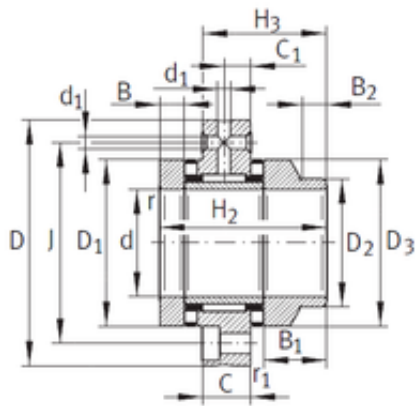

OLIE BEARING COMPANY

45 mm x 105 mm x 11,5 mm 45 mm x 105 mm x 11,5 mm INA ZARF45105-L-TV Combination Roller Bearings

Bearing No. ZARF45105-L-TV

ZARF45105-L-TV Bearing 2D drawings and 3D CAD models

Size	45x105x22.5 mm
Bore Diameter	45 mm
Outer Diameter	105 mm
Width	22,5 mm
d	45 mm
D	105 mm
C	22,5 mm
H3	55 mm
d1	6 mm
r min.	0,3 mm
r1 min.	0,6 mm
B	11,5 mm
B1	26,5 mm
B2	12 mm
C1	12,5 mm
D1	70 mm
D2	56 mm
D3	68 mm
H2	75 mm
J	85 mm
da min.	54 mm
Da max.	71 mm
Weight	1,85 Kg
Dynamic load rating radial (C)	38 kN

OLIE BEARING COMPANY

Dynamic load rating axial (C)	61 kN
Static load rating radial (C0)	74 kN
Static load rating axial (C0)	177 kN
(Grease) Lubrication Speed	1 500 r/min
Category	Ball Bearings
Inventory	0.0
Manufacturer Name	SCHAEFFLER GROUP
Minimum Buy Quantity	N/A
Weight / Kilogram	2.215
EAN	4012802113525
Product Group	B00234